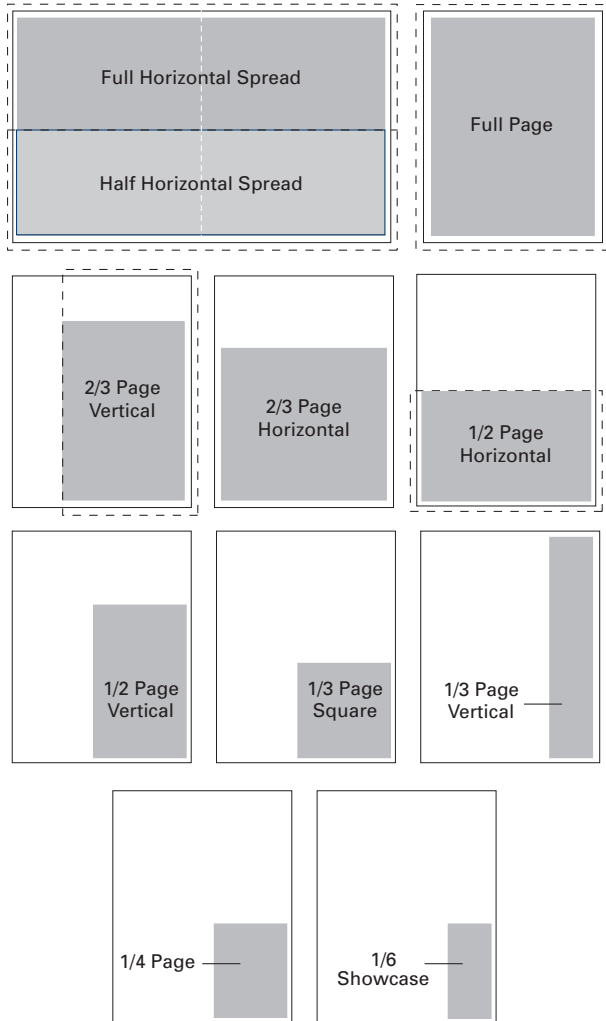

Rich Black: C=60, M=30, Y=30, K=100.

Solid Gray Represents Approximate Ad Size
Dotted Line Represents Bleed Units

Industrial Print magazine is not responsible for improperly prepared ads, however, every ad is preflighted before being placed and every effort possible is made to make sure ads run correctly. The advertiser will be notified of incorrectly prepared ads.

NON BLEED UNITS IN INCHES	WIDTH	HEIGHT
Spread (2 pages)	15.250	9.875
1/2 Page Horizontal Spread	15.250	4.875
Full Page	7.125	9.875
2/3 Page Horizontal	7.125	5.750
2/3 Page Vertical	4.690	8.600
1/2 Page Vertical	4.690	7.500
1/2 Page Horizontal	7.125	4.875
1/3 Page Vertical	2.250	8.600
1/3 Page Square	4.700	4.700
1/4 Page	3.600	4.300
Showcase (1/6 Page)	2.125	4.250
Classified	2.125	1, 2, 3
Target Charts Full Ad	2.24	4.19
Target Charts Half Ad	2.24	2.69
Product Center	3.50	2.30
1/2 Page Buyers Guide Ad (Horizontal Only)	7.125	4.87
1/4 Page Buyers Guide Ad (Vertical Only)	3.60	4.30

*ALL units have a .25" bleed incorporated in the measurement
**Units shown include an added .25" bleed to ONE side, top and bottom
*** Units include an added .25" bleed to TWO sides and bottom

WEB SPECIFICATION: JPEG or GIF Format at 72 dpi

- Super Leaderboard**970x90 pixels, Max 40K
- Wide Skyscraper**..... 160x600 pixels, Max 40K
- Banner** 468x60 pixels, Max 15K
- Big Box Unit**300x250 pixels, Max 30K
- Button**..... 120x60 or 120x100 pixels, Max 4K
- Buyers Guide Logo** 125x125 pixels, Max 4K