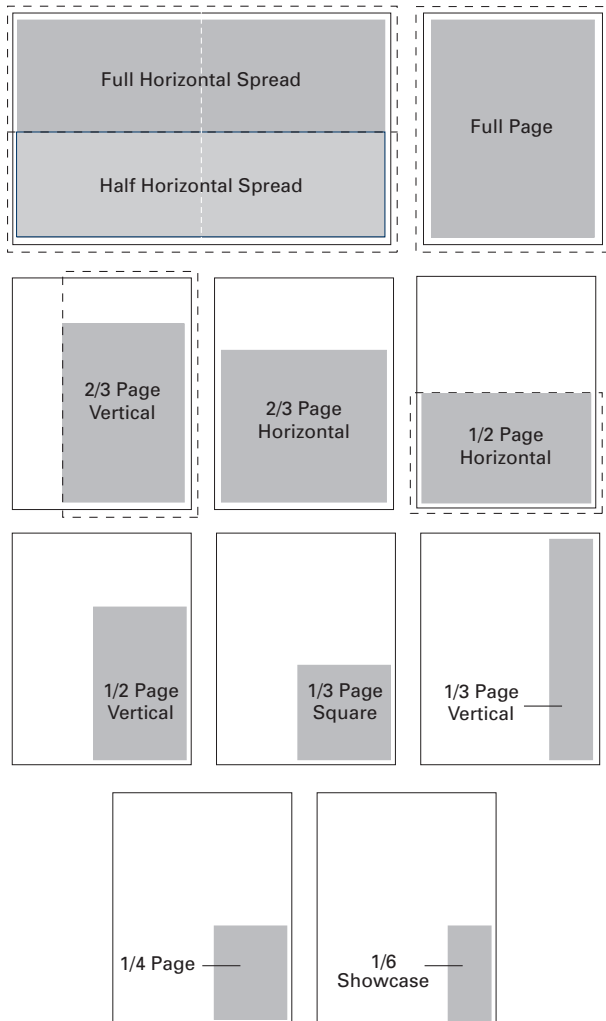

Rich Black: C=60, M=30, Y=30, K=100.

Solid Gray Represents Approximate Ad Size
Dotted Line Represents Bleed Units

Industrial Print magazine is not responsible for improperly prepared ads, however, every ad is preflighted before being placed and every effort possible is made to make sure ads run correctly. The advertiser will be notified of incorrectly prepared ads.

NON BLEED UNITS IN INCHES	WIDTH	HEIGHT
Spread (2 pages)	15.250	9.875
1/2 Page Horizontal Spread	15.250	4.875
Full Page	7.125	9.875
2/3 Page Horizontal	7.125	5.750
2/3 Page Vertical	4.690	8.600
1/2 Page Vertical	4.690	7.500
1/2 Page Horizontal	7.125	4.875
1/3 Page Vertical	2.250	8.600
1/3 Page Square	4.700	4.700
1/4 Page	3.600	4.300
Showcase (1/6 Page)	2.125	4.250
Classified	2.125	1, 2, 3
Target Charts Full Ad	2.24	4.19
Target Charts Half Ad	2.24	2.69
Product Center	3.50	2.30
1/2 Page Buyers Guide Ad (Horizontal Only)	7.125	4.87
1/4 Page Buyers Guide Ad (Vertical Only)	3.60	4.30

*ALL units have a .25" bleed incorporated in the measurement
**Units shown include an added .25" bleed to ONE side, top and bottom
*** Units include an added .25" bleed to TWO sides and bottom

WEB SPECIFICATION: JPEG or GIF Format at 72 dpi

- Super Leaderboard**970x90 pixels, Max 40K
- Wide Skyscraper**..... 160x600 pixels, Max 40K
- Banner** 468x60 pixels, Max 15K
- Big Box Unit**300x250 pixels, Max 30K
- Button**.....120x60 or 120x100 pixels, Max 4K
- Buyers Guide Logo**..... 125x125 pixels, Max 4K