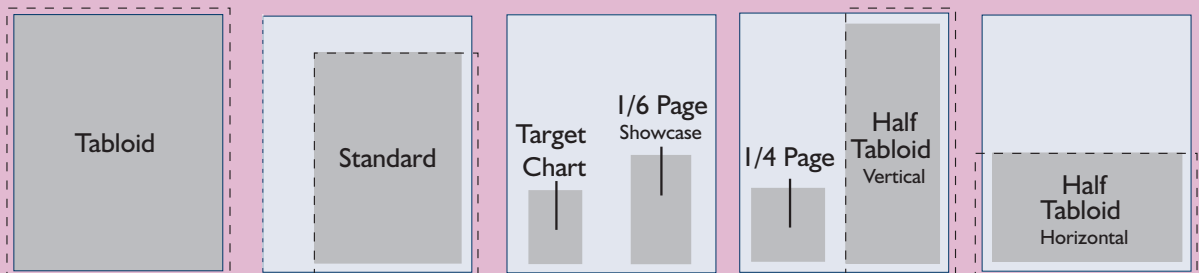

MECHANICAL SPECIFICATIONS

DIGITAL *Output* Español 2016

Magazine Trim Size: 10.25" x 12.00" (inches)

Magazine Bleed Size: 10.75" x 12.50" (inches)

There is a .25" bleed on all sides of the page.

Standard bleed and 1/3 page vertical bleed ads only bleed off the right and bottom of ad.

Live Area: Keep all important text and images at least 0.625" (inches) away from the trim on all sides.

NON BLEED UNITS	WIDTH	HEIGHT
Tabloid	9.25	11.00
Standard	6.87	9.43
1/2 Tabloid Horizontal	9.25	5.50
1/2 Tabloid Vertical	4.50	11.00
1/4 Page	4.52	4.55
1/6 Page Showcase	2.87	4.50
Target Chart	2.87	3.50

BLEED UNITS	WIDTH	HEIGHT
Tabloid	10.75	12.50
Standard (Bleeds 2 Sides)	7.63	10.43
1/2 Horizontal Tabloid (Bleeds 3 Sides)	10.75	6.25
1/2 Vertical Tabloid (Bleeds 3 Sides)	5.25	12.50

WEB SPECIFICATION:
 JPEG OR GIF FORMAT AT 72 DPI, RUN TIME MAX 15 S.
 Leaderboard.....728x90 pixels, Max 40K
 Banner.....468x60 pixels, Max 15K
 Big Box Unit.....300x250 pixels, Max 30K
 Button.....120x60 or 120x100 pixels, Max 4K

DIGITAL EDITION SPONSORSHIP SPECIFICATIONS
 Company Logo.....Max height .75" and Max width 1.75"
 at 300 dpi
 Email Banner.....468x60 pixels, Max 15K

Solid gray represents approximate ad size.

Dotted line represents bleed units