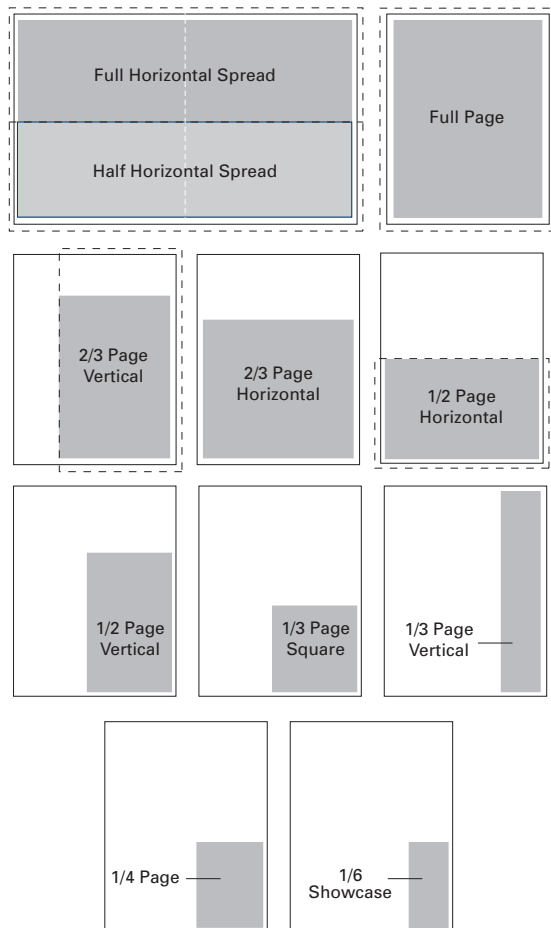

**Live Area:** Keep all important text and images at least 0.50" (inches) away from the trim on all sides.

**Rich Black:** C=60, M=30, Y=30, K=100.

Solid Gray Represents Approximate Ad Size  
Dotted Line Represents Bleed Units

NON BLEED UNITS IN INCHES	WIDTH	HEIGHT
Spread (2 pages)	15.250	9.875
1/2 Page Horizontal Spread	15.250	4.875
Full Page	7.125	9.875
2/3 Page Horizontal	7.125	5.750
2/3 Page Vertical	4.690	8.600
1/2 Page Vertical	4.690	7.500
1/2 Page Horizontal	7.125	4.875
1/3 Page Vertical	2.250	8.600
1/3 Page Square	4.700	4.700
1/4 Page	3.600	4.300
Showcase (1/6 Page)	2.125	4.250
Classified	2.125	1, 2, 3
Target Charts Full Ad	2.24	4.19
Target Charts Half Ad	2.24	2.69
Product Center	3.50	2.30
1/2 Page Buyers Guide Ad (Horizontal Only)	7.125	4.87
1/4 Page Buyers Guide Ad (Vertical Only)	3.60	4.30

## WEB SPECIFICATION: JPEG or GIF Format at 72 dpi

**Super Leaderboard**..... 970x90 pixels, Max 40K  
**Wide Skyscraper** ..... 160x600 pixels, Max 40K  
**Banner** ..... 468x60 pixels, Max 15K  
**Big Box Unit**..... 300x250 pixels, Max 30K  
**Button**..... 120x60 or 120x100 pixels, Max 4K  
**Buyers Guide Logo** ..... 125x125 pixels, Max 4K

## SITE CHANNEL SPECIFICATIONS

**Company Logo for Navigation Bar**..... 180x35 pixels  
**Big Box Unit**..... 300x250 pixels